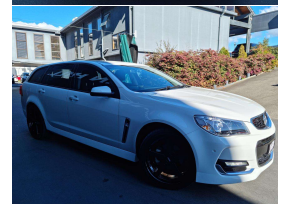

# 2016 Holden Commodore VF2 SV6 3.6P/6AT/SW

### Body

5 door, Station Wagon

### Engine

3600 cc, 6 Cylinder