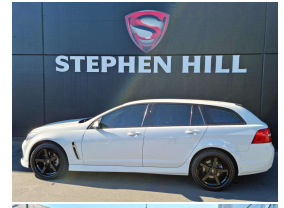

# 2016 Holden Commodore VF2 SV6 3.6P/6AT/SW